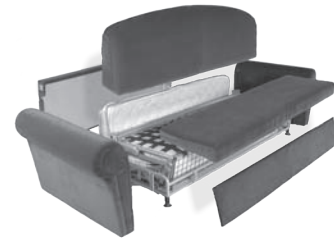

Features & Benefits

Logic's DuraMech collection features modular construction, allowing for easy field replacement of any component to be performed quickly and on-site. Modular construction also greatly eases installation, making it easier to move this robust system that can weigh up to 300 pounds when fully assembled. It saves on damage to the sleepers, stairwells, elevators, walls, and doorways.

The Logic DuraMech Sleep System is the best convertible sofa solution in the industry. The DuraMech is available in queen, full, and lounge chair sizes.

The Ditto Sleep System

The Ditto Sleep System is our DuraMech Sleep System featured as a dual mattress system, combining two lounge width mechanisms in one ultra flexible sofa. It's a truly unique seating surface/sleeping surface integrating side-by-side DuraMech sleepers into one beautiful sofa. The Ditto Sleep System offers functional flexibility within a beautiful modern or classic styled sofa. It's a perfect solution for family suites or lodging properties catering to golfers and outdoorsmen, allowing 2 persons to sleep in separate beds within one sleeper sofa.

The Flip Flop Sleep System

A third Logic sleep system choice is the Flip Flop Sleep System. This unique and patented convertible sleeping system is completely separate from the seating surface for excellent long term performance. The Flip Flop's mattress is 6" thick, leading the industry in convertible sleep comfort.